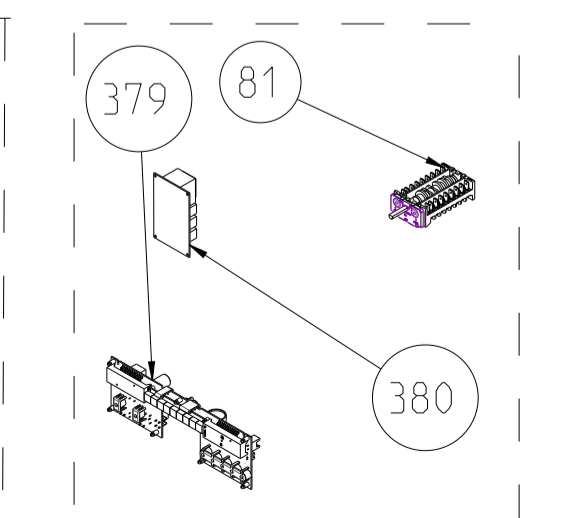

METAL CONTROL PANEL ASSEMBLY

GLASS CONTROL PANEL ASSEMBLY (OPTIONAL)

(OPTIONAL)

DIGITAL TIMER (OPTIONAL)

MECHANIC TIMER (OPTIONAL)

GLASS CONTROL PANELS (OPTIONAL)

GLASS CONTROL PANELS WITH INOX ADD-ONS (OPTIONAL)

TOUCH CONTROLLED GLASS CONTROL PANEL ASSEMBLY (OPTIONAL)

ELECTRONIC TIMERED GLASS CONTROL PANEL ASSEMBLY (OPTIONAL)

ANALOG TIMER (OPTIONAL)

OVEN ELECTRONIC CONTROL GROUP (POSITION NO 381)

NOTE: The screws shown by the number 326 is used in transparent pipo knobs.

VISO TOUCH TIMERED GLASS CONTROL PANEL ASSEMBLY (OPTIONAL)

NOTE: The screws shown by the number 326 is used in transparent pipo knobs.

VISO DISPLAY TIMERED GLASS CONTROL PANEL ASSEMBLY (OPTIONAL)

VESTEL FULL TOUCH GLASS CONTROL PANEL ASSEMBLY (OPTIONAL)