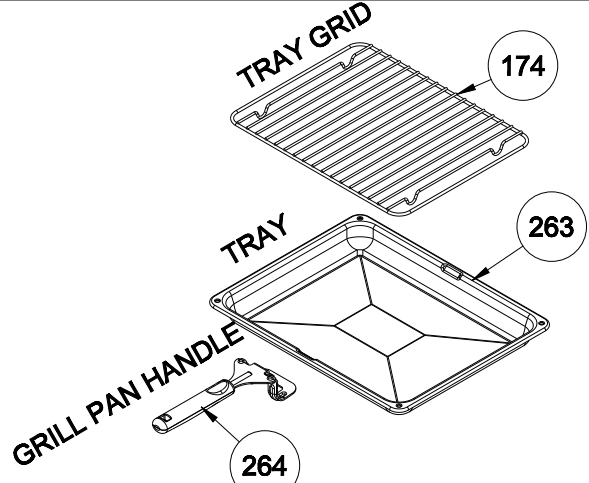

USED IN ALL PRODUCT WITH DOOR SWITCH

WIRE SHELF CAVITY ASSEMBLY
WITH / WITHOUT CATALYTIC PANEL (OPTIONAL)

**WIRE SHELF CAVITY ASSEMBLY
WITH/ WITHOUT CATALYTIC PANEL
OPTIONAL:DOUBLE TELESCOPIC RAIL (R / L)**

**WIRE SHELF CAVITY ASSEMBLY
WITH/ WITHOUT CATALYTIC PANEL
OPTIONAL:TELESCOPIC RAIL (R / L)**

**POSITION NUMBER : 587
WIRE SHELF (SINGLE EXTENSION)
OPTIONAL:DOUBLE TELESCOPIC RAIL (R / L) GROUP**

**POSITION NUMBER :588
WIRE SHELF (SINGLE EXTENSION)
OPTIONAL: SINGLE TELESCOPIC RAIL (R / L) GROUP**

**POSITION NUMBER : 585
WIRE SHELF (FULL EXTENSION)
OPTIONAL:DOUBLE TELESCOPIC RAIL (R / L) GROUP**

**POSITION NUMBER: 586
WIRE SHELF (FULL EXTENSION)
OPTIONAL: SINGLE TELESCOPIC RAIL (R / L) GROUP**

**GRILL PAN AND HANDLE SET
(TRAY SET FOR GRILL)
POSITION NUMBER : 265 (OPTIONAL)**