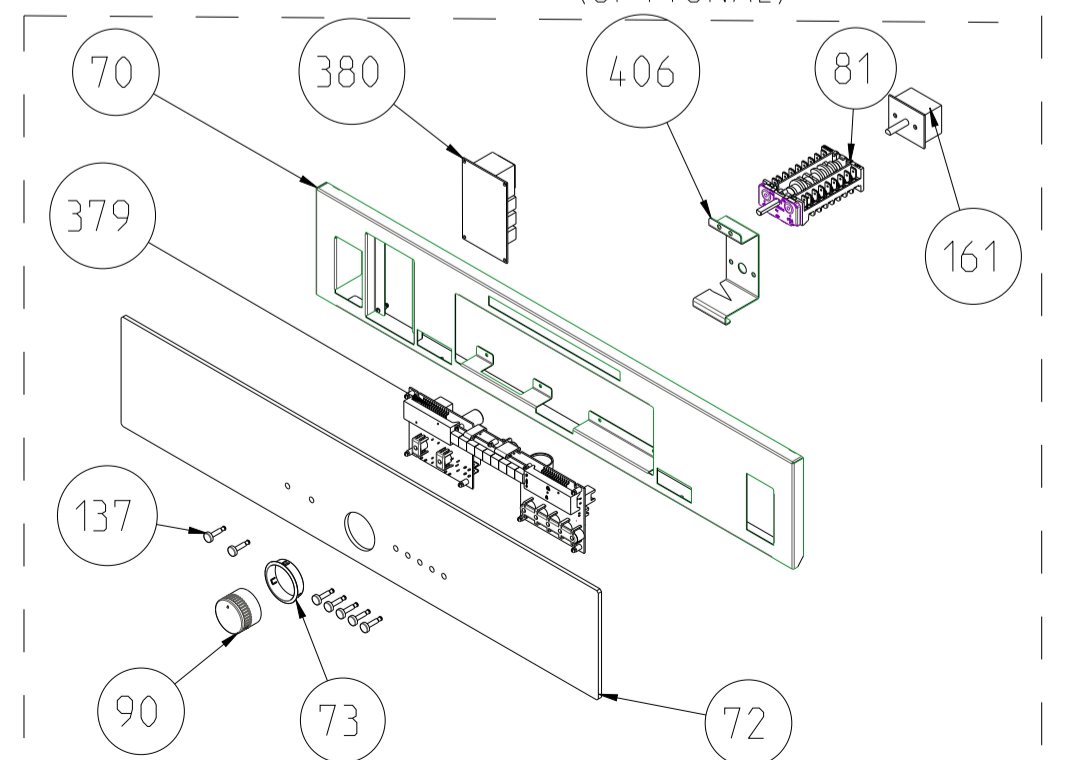

METAL CONTROL PANEL ASSEMBLY

GLASS CONTROL PANEL ASSEMBLY (OPTIONAL)

(OPTIONAL)

DIGITAL TIMER (OPTIONAL)

MECHANIC TIMER (OPTIONAL)

GLASS CONTROL PANELS (OPTIONAL)

GLASS CONTROL PANELS WITH INOX ADD-ONS (OPTIONAL)

TOUCH CONTROLLED GLASS CONTROL PANEL ASSEMBLY (OPTIONAL)

ELECTRONIC TIMERED GLASS CONTROL PANEL ASSEMBLY (OPTIONAL)

ANALOG TIMER (OPTIONAL)

OVEN ELECTRONIC CONTROL GROUP (POSITION NO 381)

NOTE: The screws shown by the number 326 is used in transparent pipo knobs.

VISO TOUCH TIMERED GLASS CONTROL PANEL ASSEMBLY (OPTIONAL)

NOTE: The screws shown by the number 326 is used in transparent pipo knobs.

VISO DISPLAY TIMERED GLASS CONTROL PANEL ASSEMBLY (OPTIONAL)

VESTEL FULL TOUCH GLASS CONTROL PANEL ASSEMBLY (OPTIONAL)