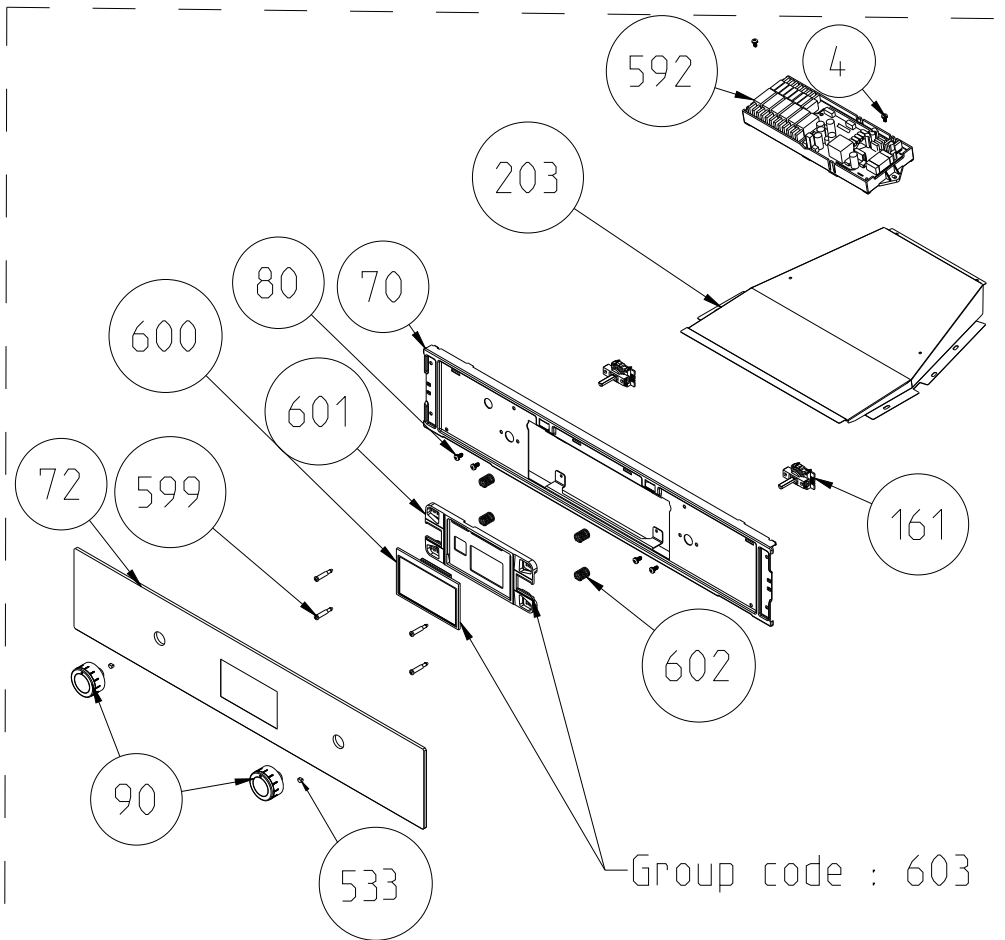

TOUCH CONTROLLED GLASS CONTROL PANEL ASSEMBLY (OPTIONAL)

ELECTRONIC TIMERED GLASS CONTROL PANEL ASSEMBLY (OPTIONAL)

ANALOG TIMER (OPTIONAL)

OVEN ELECTRONIC CONTROL GROUP (POSITION NO 381)

NOTE: The screws shown by the number 326 is used in transparent pipo knobs.

VISO TOUCH TIMERED GLASS CONTROL PANEL ASSEMBLY (OPTIONAL)

NOTE: The screws shown by the number 326 is used in transparent pipo knobs.

VISO DISPLAY TIMERED GLASS CONTROL PANEL ASSEMBLY (OPTIONAL)

VESTEL FULL TOUCH GLASS CONTROL PANEL ASSEMBLY (OPTIONAL)

LCD SMART GLASS CONTROL PANEL ASSEMBLY (OPTIONAL)

OVEN DOOR HANDLES (OPTIONAL)

CURVED QUADRANGLE

ARC QUADRANGLE

3D QUADRANGLE

FLAT SLICE

FLAT QUADRANGLE

ELLIPSE ARC