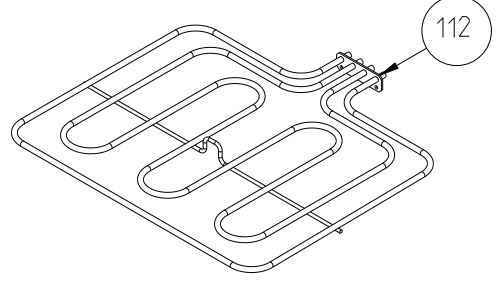

**TRAYS & GRID
(OPTIONAL FOR DB.OVEN ELC)**