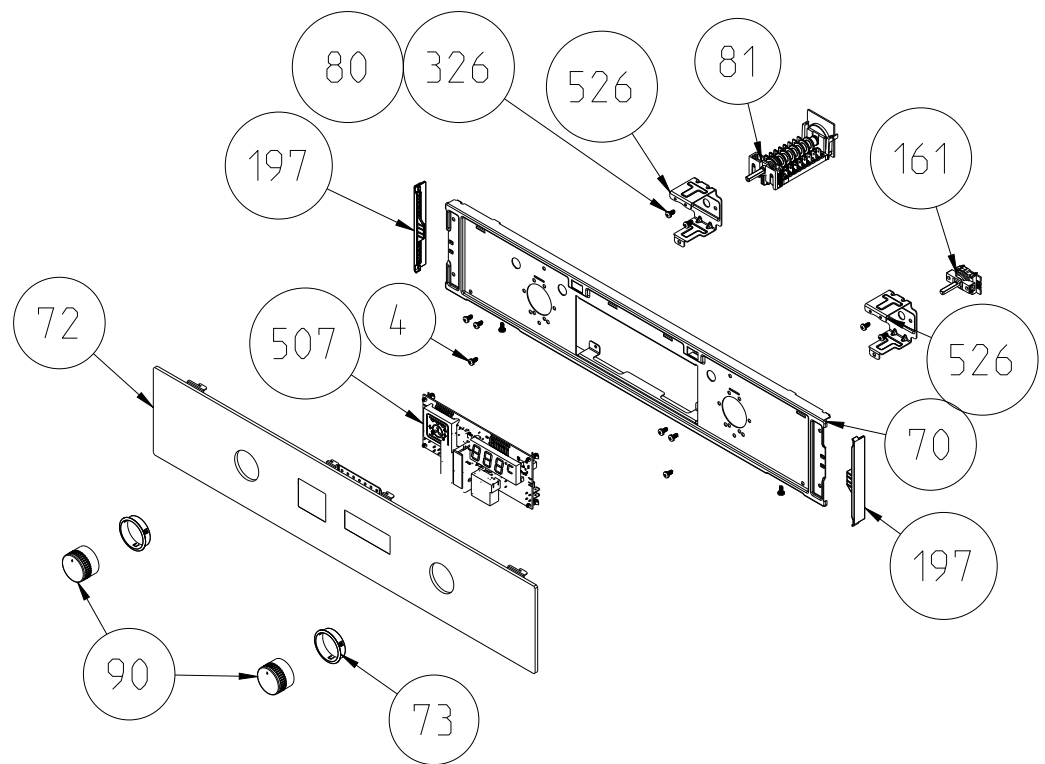

TOUCH CONTROLLED GLASS CONTROL PANEL ASSEMBLY (OPTIONAL)

ELECTRONIC TIMERED GLASS CONTROL PANEL ASSEMBLY (OPTIONAL)

ANALOG TIMER (OPTIONAL)

OVEN ELECTRONIC CONTROL GROUP (POSITION NO 381)

NOTE: The screws shown by the number 326 is used in transparent pipo knobs.

VISO TOUCH TIMERED GLASS CONTROL PANEL ASSEMBLY (OPTIONAL)

NOTE: The screws shown by the number 326 is used in transparent pipo knobs.

VISO DISPLAY TIMERED GLASS CONTROL PANEL ASSEMBLY (OPTIONAL)

VESTEL FULL TOUCH GLASS CONTROL PANEL ASSEMBLY (OPTIONAL)