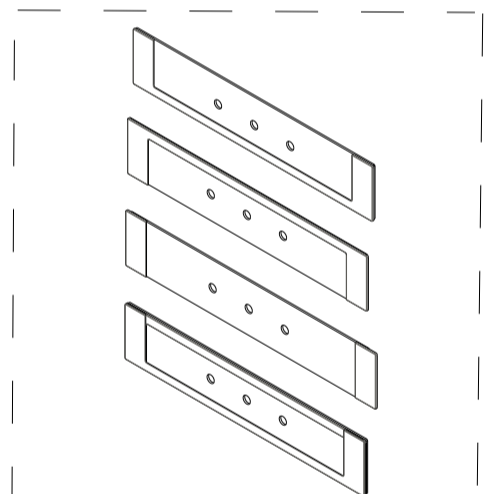

DIGITAL TIMER (OPTIONAL)