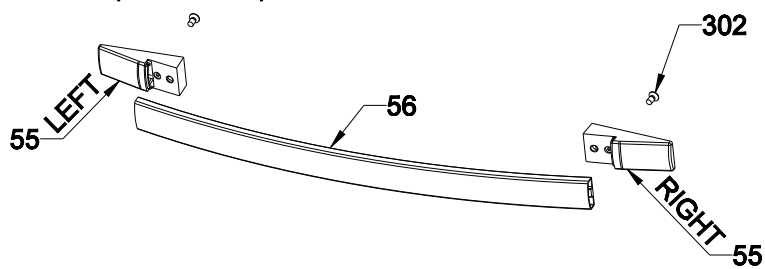

TOUCH CONTROLLED GLASS CONTROL PANEL ASSEMBLY (OPTIONAL)

ELECTRONIC TIMERED GLASS CONTROL PANEL ASSEMBLY (OPTIONAL)

ANALOG TIMER (OPTIONAL)

OVEN ELECTRONIC CONTROL GROUP (POSITION NO 381)

NOTE: The screws shown by the number 326 is used in transparent pipo knobs.

VISO TOUCH TIMERED GLASS CONTROL PANEL ASSEMBLY (OPTIONAL)

NOTE: The screws shown by the number 326 is used in transparent pipo knobs.

VISO DISPLAY TIMERED GLASS CONTROL PANEL ASSEMBLY (OPTIONAL)

VESTEL FULL TOUCH GLASS CONTROL PANEL ASSEMBLY (OPTIONAL)

LCD SMART GLASS CONTROL PANEL ASSEMBLY (OPTIONAL)

OVEN DOOR HANDLES (OPTIONAL)

CURVED QUADRANGLE

ARC QUADRANGLE

3D QUADRANGLE

FLAT SLICE

FLAT QUADRANGLE

ELLIPSE ARC