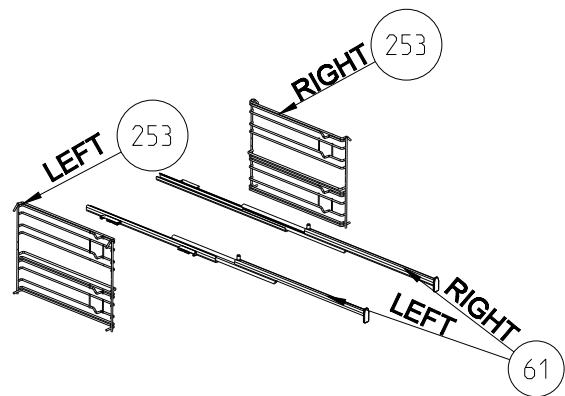

**WIRE SHELF CAVITY ASSEMBLY
WITH/ WITHOUT CATALYTIC PANEL
OPTIONAL:TELESCOPIC RAIL (R / L)**

**POSITION NUMBER : 587
WIRE SHELF (SINGLE EXTENSION)
OPTIONAL:DOUBLE TELESCOPIC RAIL (R / L) GROUP**

**POSITION NUMBER :588
WIRE SHELF (SINGLE EXTENSION)
OPTIONAL: SINGLE TELESCOPIC RAIL (R / L) GROUP**

**POSITION NUMBER : 585
WIRE SHELF (FULL EXTENSION)
OPTIONAL:DOUBLE TELESCOPIC RAIL (R / L) GROUP**

**POSITION NUMBER: 586
WIRE SHELF (FULL EXTENSION)
OPTIONAL: SINGLE TELESCOPIC RAIL (R / L) GROUP**

**GRILL PAN AND HANDLE SET
(TRAY SET FOR GRILL)
POSITION NUMBER : 265 (OPTIONAL)**