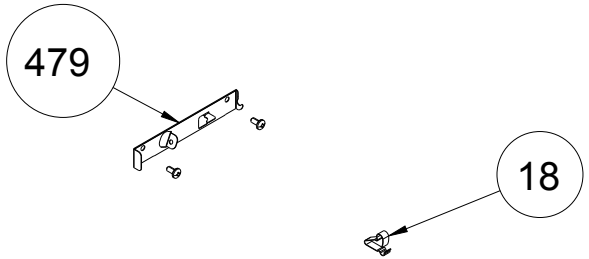

**FAN COVER/FAN IMPELLER (6 WINGS) FAN MOTOR
(OPTIONAL)**

THERMOSTAT BULB HOLDER BRACKET