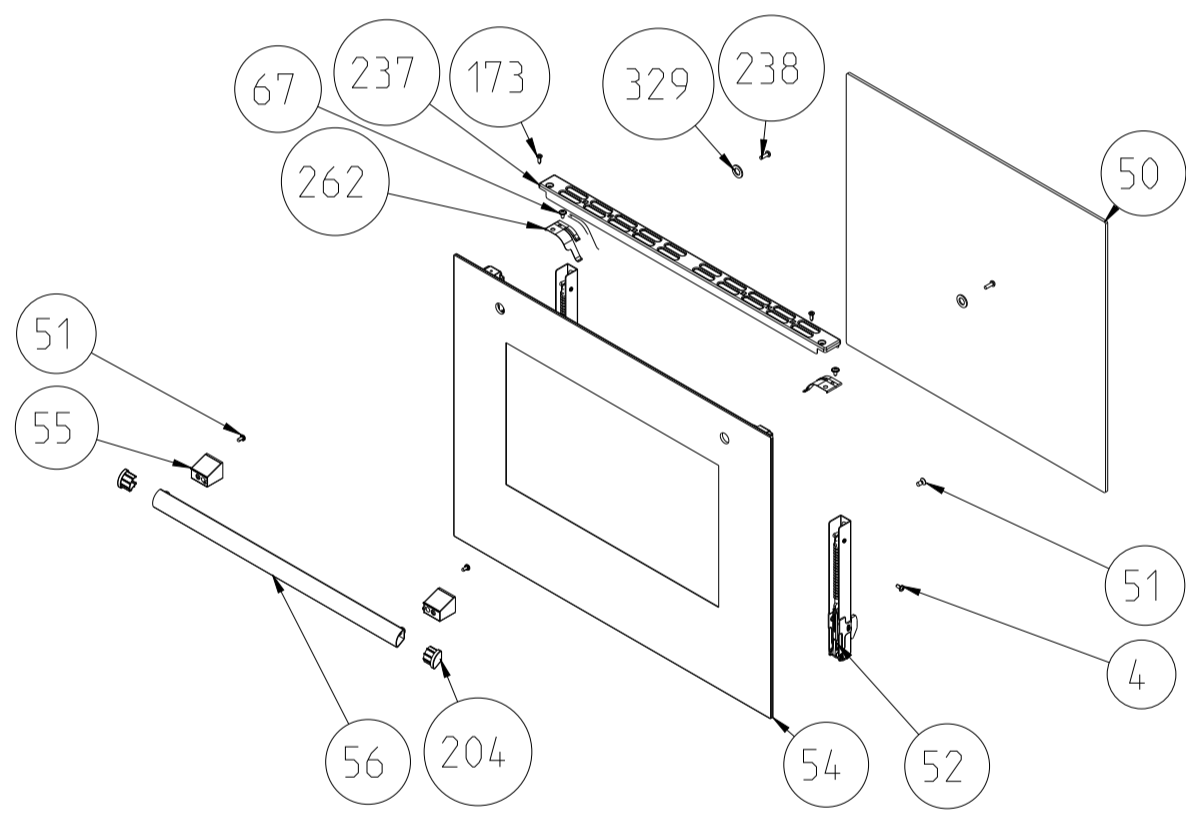

SHISH KEBAB ACCESSORY (OPTIONAL)

THERMOSTAT BULB HOLDER BRACKET

**OVEN DOOR ASSEMBLY (OUTER & INNER)
(POSITION NO 378)**

**OVEN DOOR OUTER
GLASS ASSEMBLY WITH
INOX ADD-ON TYPES
(OPTIONAL)**

**HANDLE ASSEMBLY
GROUP
(POSITION NO 49)
(OPTIONAL)**