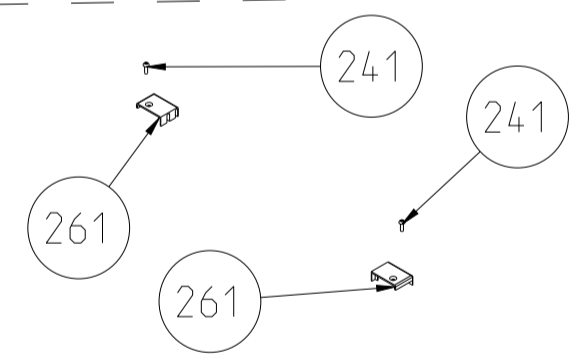

**INTERVAL GLASS
(OPTIONAL)**