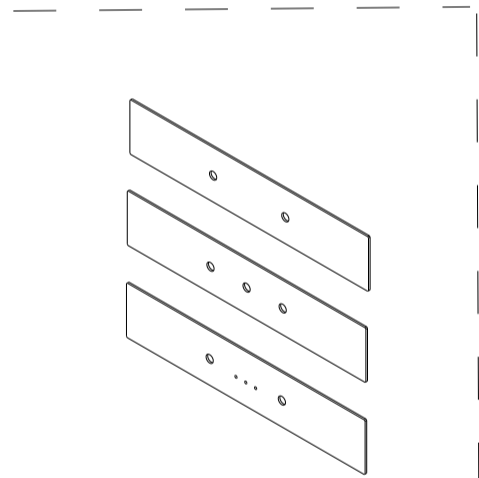

DIGITAL TIMER (OPTIONAL)