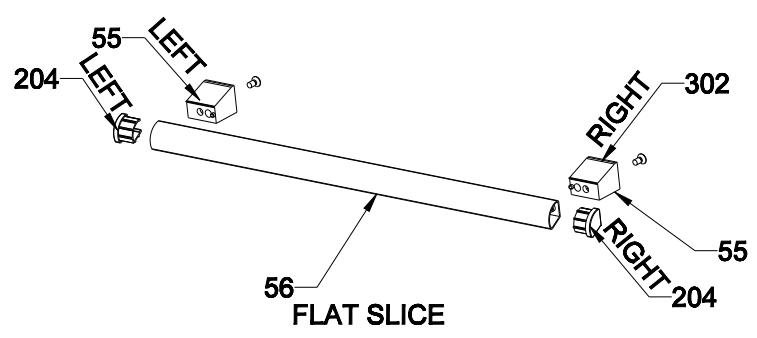

VISO TOUCH TIMERED GLASS CONTROL PANEL ASSEMBLY (OPTIONAL)

NOTE: The screws shown by the number 326 is used in transparent pipo knobs.

VISO DISPLAY TIMERED GLASS CONTROL PANEL ASSEMBLY (OPTIONAL)

VESTEL FULL TOUCH GLASS CONTROL PANEL ASSEMBLY (OPTIONAL)

LCD SMART GLASS CONTROL PANEL ASSEMBLY (OPTIONAL)

OVEN DOOR HANDLES (OPTIONAL)

CURVED QUADRANGLE

ARC QUADRANGLE

3D QUADRANGLE

FLAT SLICE

FLAT QUADRANGLE

ELLIPSE ARC