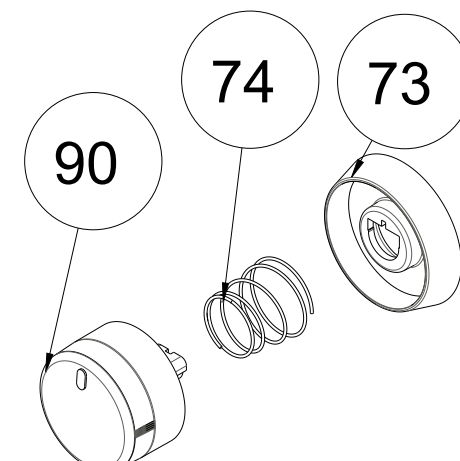

SIGMA(SMALL)