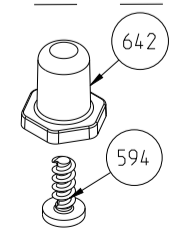

USED IN ALL PRODUCT WITH DOOR SWITCH