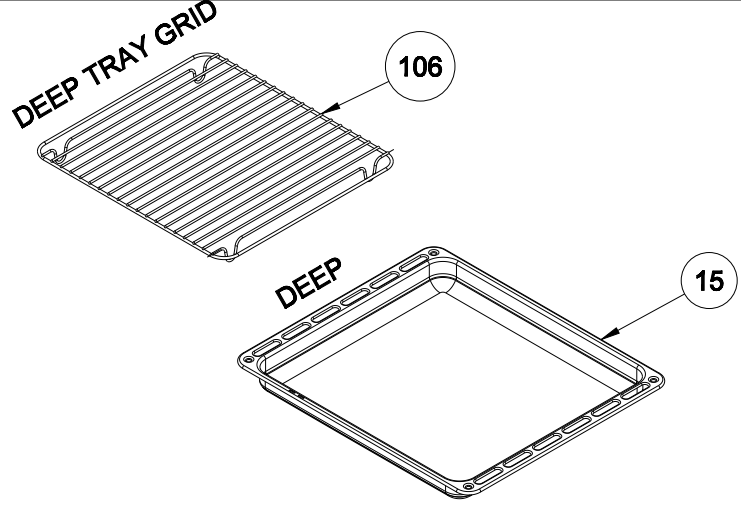

USED IN ALL PRODUCT WITH DOOR SWITCH

WIRE SHELF CAVITY ASSEMBLY
WITH / WITHOUT CATALYTIC PANEL (OPTIONAL)

**WIRE SHELF CAVITY ASSEMBLY
WITH/ WITHOUT CATALYTIC PANEL
OPTIONAL:DOUBLE TELESCOPIC RAIL (R / L)**

**WIRE SHELF CAVITY ASSEMBLY
WITH/ WITHOUT CATALYTIC PANEL
OPTIONAL:TELESCOPIC RAIL (R / L)**

**POSITION NUMBER : 587
WIRE SHELF (SINGLE EXTENSION)
OPTIONAL:DOUBLE TELESCOPIC RAIL (R / L) GROUP**

**POSITION NUMBER :588
WIRE SHELF (SINGLE EXTENSION)
OPTIONAL: SINGLE TELESCOPIC RAIL (R / L) GROUP**

**POSITION NUMBER : 585
WIRE SHELF (FULL EXTENSION)
OPTIONAL:DOUBLE TELESCOPIC RAIL (R / L) GROUP**

**POSITION NUMBER: 586
WIRE SHELF (FULL EXTENSION)
OPTIONAL: SINGLE TELESCOPIC RAIL (R / L) GROUP**

**GRILL PAN AND HANDLE SET
(TRAY SET FOR GRILL)
POSITION NUMBER : 265 (OPTIONAL)**