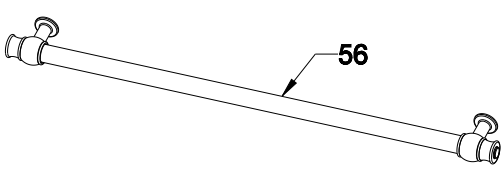

RUSTIK RISUS