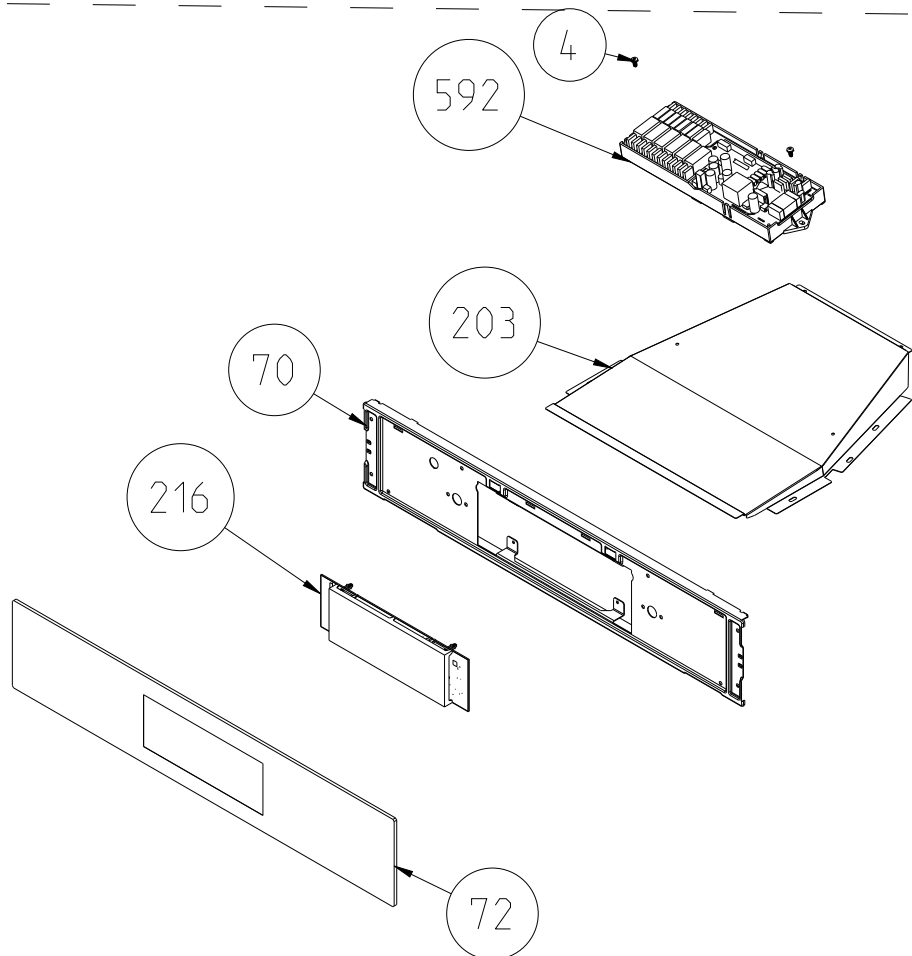

TOUCH CONTROLLED GLASS CONTROL PANEL ASSEMBLY (OPTIONAL)

ELECTRONIC TIMERED GLASS CONTROL PANEL ASSEMBLY (OPTIONAL)

ANALOG TIMER (OPTIONAL)

OVEN ELECTRONIC CONTROL GROUP (POSITION NO 381)

NOTE: The screws shown by the number 326 is used in transparent pipo knobs.

VISO TOUCH TIMERED GLASS CONTROL PANEL ASSEMBLY (OPTIONAL)

NOTE: The screws shown by the number 326 is used in transparent pipo knobs.

VISO DISPLAY TIMERED GLASS CONTROL PANEL ASSEMBLY (OPTIONAL)

VESTEL FULL TOUCH GLASS CONTROL PANEL ASSEMBLY (OPTIONAL)