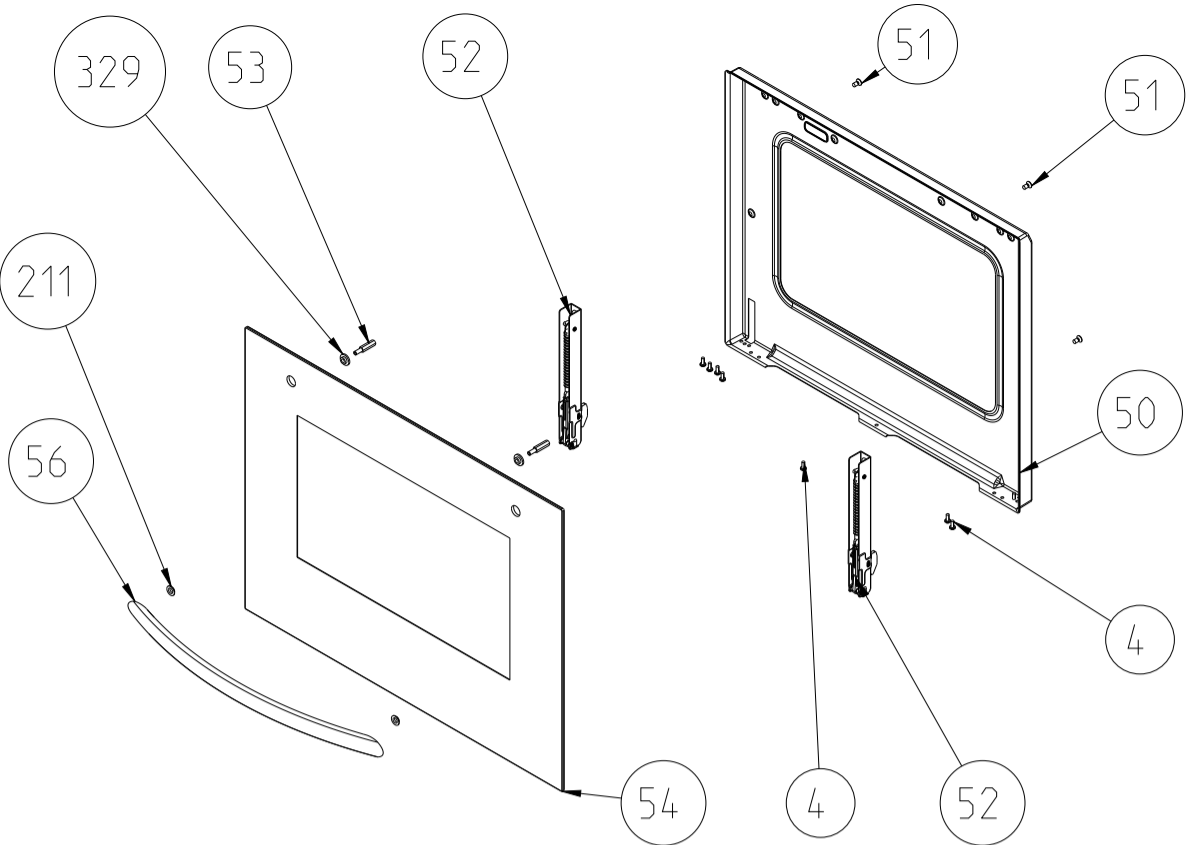

**OVEN DOOR ASSEMBLY (OUTER & INNER)
(POSITION NO 378)**