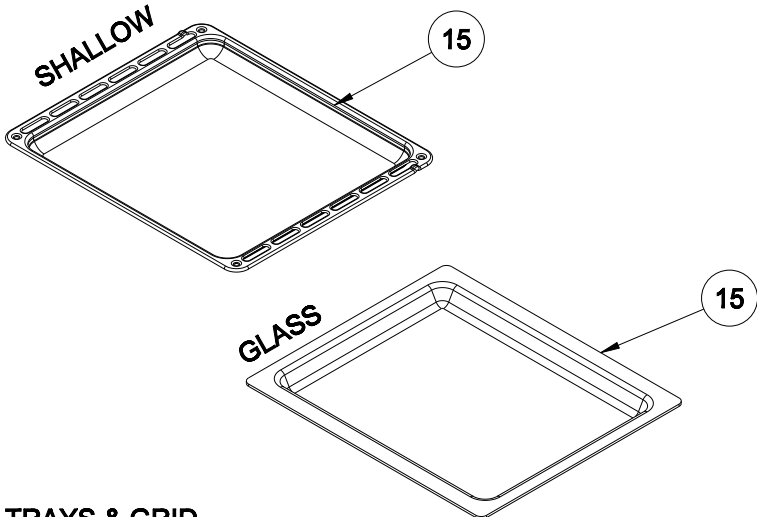

USED IN ALL PRODUCT WITH DOOR SWITCH

WIRE SHELF CAVITY ASSEMBLY
WITH / WITHOUT CATALYTIC PANEL (OPTIONAL)

**WIRE SHELF CAVITY ASSEMBLY
WITH/ WITHOUT CATALYTIC PANEL
OPTIONAL:DOUBLE TELESCOPIC RAIL (R / L)**

**WIRE SHELF CAVITY ASSEMBLY
WITH/ WITHOUT CATALYTIC PANEL
OPTIONAL:TELESCOPIC RAIL (R / L)**

**POSITION NUMBER : 587
WIRE SHELF (SINGLE EXTENSION)
OPTIONAL:DOUBLE TELESCOPIC RAIL (R / L) GROUP**

**POSITION NUMBER :588
WIRE SHELF (SINGLE EXTENSION)
OPTIONAL: SINGLE TELESCOPIC RAIL (R / L) GROUP**

**POSITION NUMBER : 585
WIRE SHELF (FULL EXTENSION)
OPTIONAL:DOUBLE TELESCOPIC RAIL (R / L) GROUP**

**POSITION NUMBER: 586
WIRE SHELF (FULL EXTENSION)
OPTIONAL: SINGLE TELESCOPIC RAIL (R / L) GROUP**

**GRILL PAN AND HANDLE SET
(TRAY SET FOR GRILL)
POSITION NUMBER : 265 (OPTIONAL)**