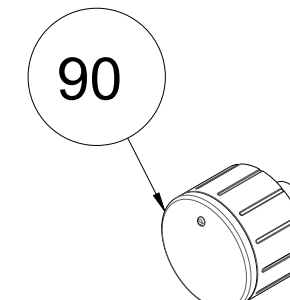

KNOBS (ONLY FOR BUILT-IN - OPTIONAL)

CANDY

ECLIPSE

VARIO