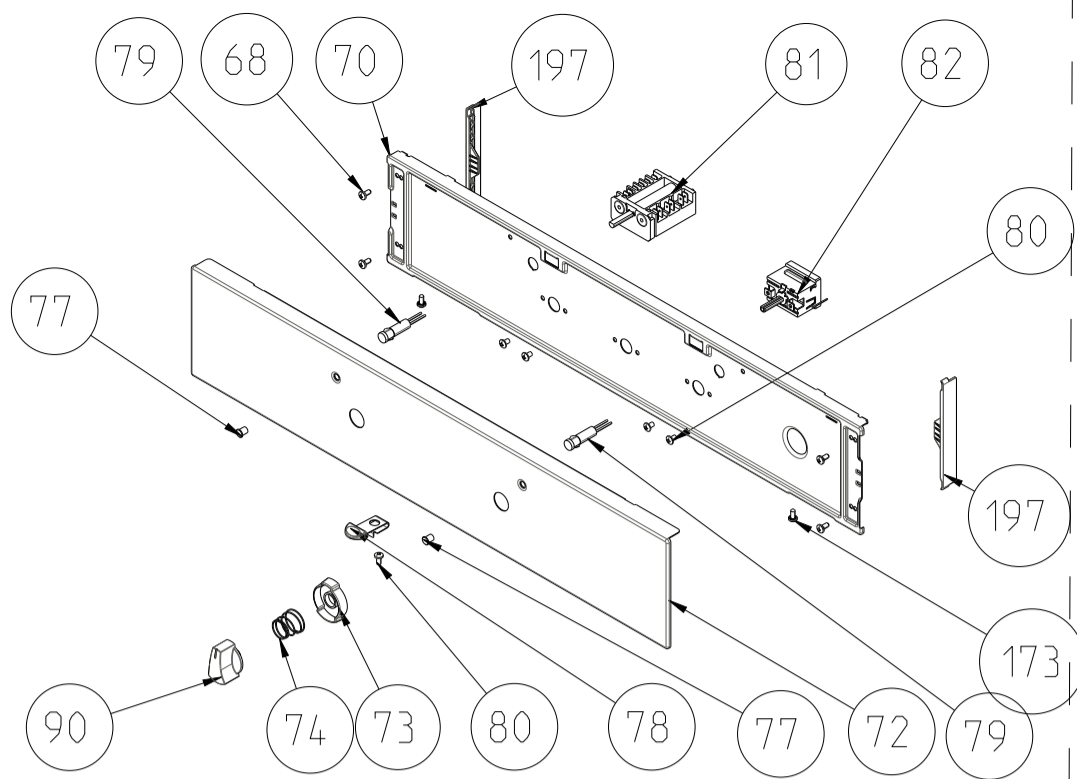

**FLAT OVEN DOOR WITH FULL GLASS STRUCTURE (POSITION NO 377)
(OPTIONAL)**

**INTERVAL GLASS
(OPTIONAL)**

**OVEN DOOR TOP PANEL PARTS
(OPTIONAL)**

USED IN ALL PRODUCT WITH DOOR SWITCH

432, 547 is for Third Glass Full Glass Versions
262,67 is for Removable Glass Versions
593 is for Nonremovable Glass Versions

TOUCH CONTROLLED GLASS CONTROL PANEL ASSEMBLY (OPTIONAL)

ELECTRONIC TIMERED GLASS CONTROL PANEL ASSEMBLY (OPTIONAL)

ANALOG TIMER (OPTIONAL)

OVEN ELECTRONIC CONTROL GROUP (POSITION NO 381)

NOTE: The screws shown by the number 326 is used in transparent pipo knobs.