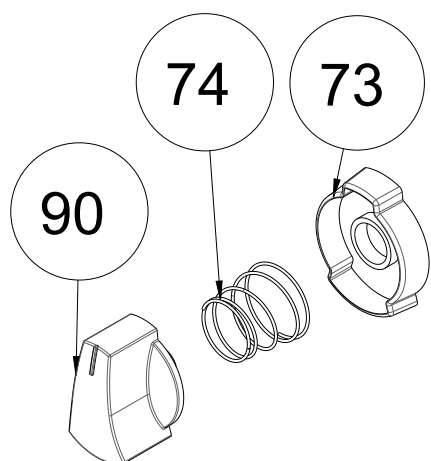

KNOBS (ONLY FOR BUILT-IN - OPTIONAL)

DELTA RING

CANDY

ECLIPSE

VARIO