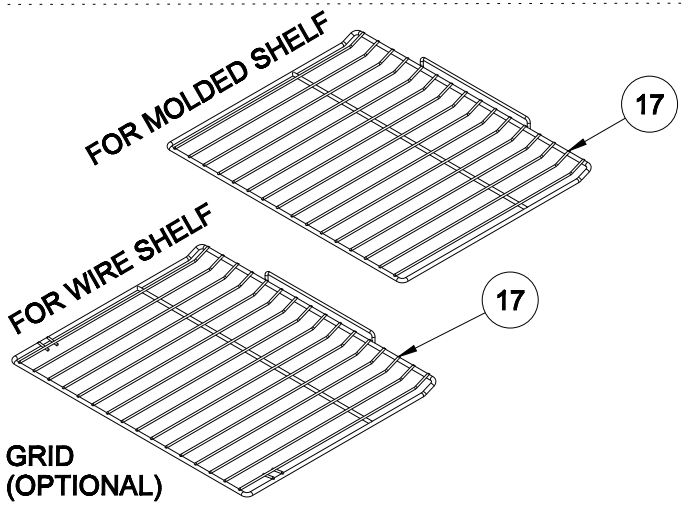

**GRILL PAN AND HANDLE SET
(TRAY SET FOR GRILL)
POSITION NUMBER : 265 (OPTIONAL)**