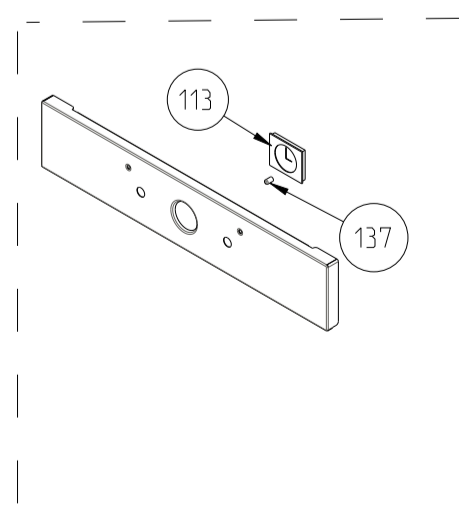

TOUCH CONTROLLED GLASS CONTROL PANEL ASSEMBLY (OPTIONAL)

ELECTRONIC TIMERED GLASS CONTROL PANEL ASSEMBLY (OPTIONAL)

ANALOG TIMER (OPTIONAL)

OVEN ELECTRONIC CONTROL GROUP (POSITION NO 381)

NOTE: The screws shown by the number 326 is used in transparent pipo knobs.