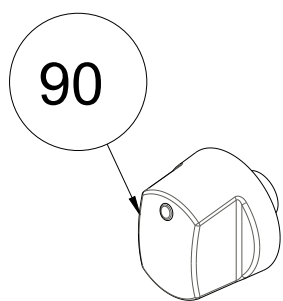

KNOBS (ONLY FOR BUILT-IN - OPTIONAL)

CANDY

ECLIPSE

VARIO