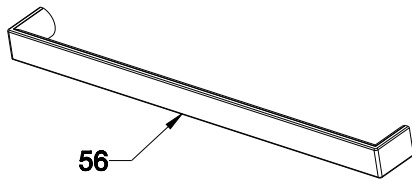

LCD SMART GLASS CONTROL PANEL ASSEMBLY (OPTIONAL)

OVEN DOOR HANDLES (OPTIONAL)

CURVED QUADRANGLE

ARC QUADRANGLE

3D QUADRANGLE

FLAT SLICE

FLAT QUADRANGLE

ELLIPSE ARC

D PROFILE ARC, ELECTROLUX

BOW

RUSTIK RISUS

D PROFILE ARC

METALUX

HANDLE WITHOUT FAN

TRIO

TROY