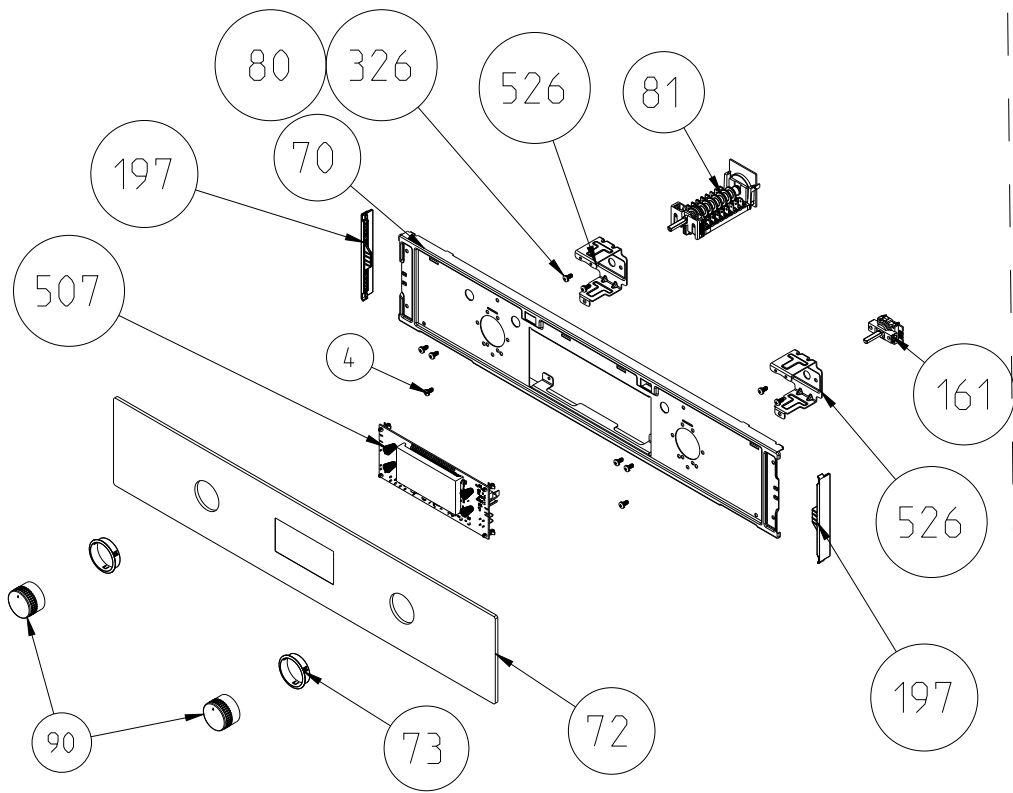

TOUCH CONTROLLED GLASS CONTROL PANEL ASSEMBLY (OPTIONAL)

ELECTRONIC TIMERED GLASS CONTROL PANEL ASSEMBLY (OPTIONAL)

ANALOG TIMER (OPTIONAL)

OVEN ELECTRONIC CONTROL GROUP (POSITION NO 381)

NOTE: The screws shown by the number 326 is used in transparent pipo knobs.

VISO TOUCH TIMERED GLASS CONTROL PANEL ASSEMBLY (OPTIONAL)

NOTE: The screws shown by the number 326 is used in transparent pipo knobs.

VISO DISPLAY TIMERED GLASS CONTROL PANEL ASSEMBLY (OPTIONAL)

VESTEL FULL TOUCH GLASS CONTROL PANEL ASSEMBLY (OPTIONAL)

LCD SMART GLASS CONTROL PANEL ASSEMBLY (OPTIONAL)

OVEN DOOR HANDLES (OPTIONAL)

CURVED QUADRANGLE

ARC QUADRANGLE

3D QUADRANGLE

FLAT SLICE

FLAT QUADRANGLE

ELLIPSE ARC