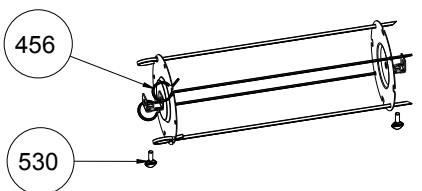

SHISH KEBAB ACCESSORY (OPTIONAL)