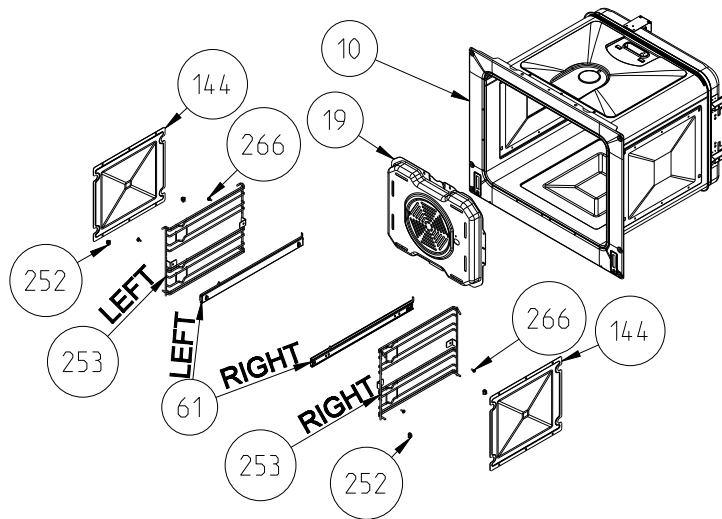

USED IN ALL PRODUCT WITH DOOR SWITCH

WIRE SHELF CAVITY ASSEMBLY
WITH / WITHOUT CATALYTIC PANEL (OPTIONAL)

**WIRE SHELF CAVITY ASSEMBLY
WITH/ WITHOUT CATALYTIC PANEL
OPTIONAL:DOUBLE TELESCOPIC RAIL (R / L)**

**WIRE SHELF CAVITY ASSEMBLY
WITH/ WITHOUT CATALYTIC PANEL
OPTIONAL:TELESCOPIC RAIL (R / L)**

**POSITION NUMBER : 587
WIRE SHELF (SINGLE EXTENSION)
OPTIONAL:DOUBLE TELESCOPIC RAIL (R / L) GROUP**

**POSITION NUMBER :588
WIRE SHELF (SINGLE EXTENSION)
OPTIONAL: SINGLE TELESCOPIC RAIL (R / L) GROUP**