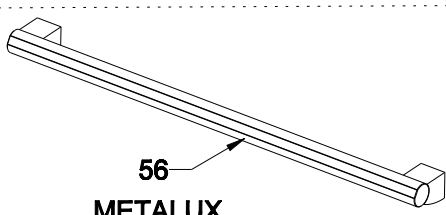

LCD SMART GLASS CONTROL PANEL ASSEMBLY (OPTIONAL)

OVEN DOOR HANDLES (OPTIONAL)

CURVED QUADRANGLE

ARC QUADRANGLE

3D QUADRANGLE

FLAT SLICE

FLAT QUADRANGLE

ELLIPSE ARC

D PROFILE ARC, ELECTROLUX

BOW

RUSTIK RISUS

D PROFILE ARC

METALUX

HANDLE WITHOUT FAN

TRIO

TROY