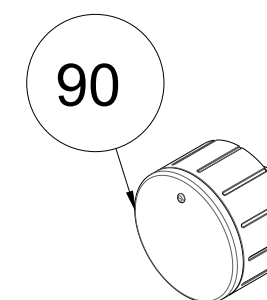

KNOBS (ONLY FOR BUILT-IN - OPTIONAL)

CANDY

ECLIPSE

VARIO