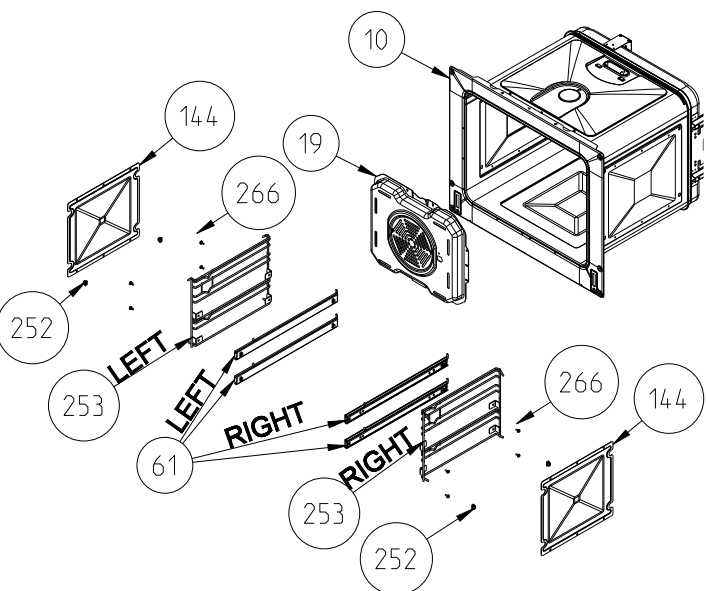

USED IN ALL PRODUCT WITH DOOR SWITCH

WIRE SHELF CAVITY ASSEMBLY
WITH / WITHOUT CATALYTIC PANEL (OPTIONAL)

**WIRE SHELF CAVITY ASSEMBLY
WITH/ WITHOUT CATALYTIC PANEL
OPTIONAL:DOUBLE TELESCOPIC RAIL (R / L)**

**WIRE SHELF CAVITY ASSEMBLY
WITH/ WITHOUT CATALYTIC PANEL
OPTIONAL:TELESCOPIC RAIL (R / L)**

**POSITION NUMBER : 587
WIRE SHELF (SINGLE EXTENSION)
OPTIONAL:DOUBLE TELESCOPIC RAIL (R / L) GROUP**

**POSITION NUMBER :588
WIRE SHELF (SINGLE EXTENSION)
OPTIONAL: SINGLE TELESCOPIC RAIL (R / L) GROUP**