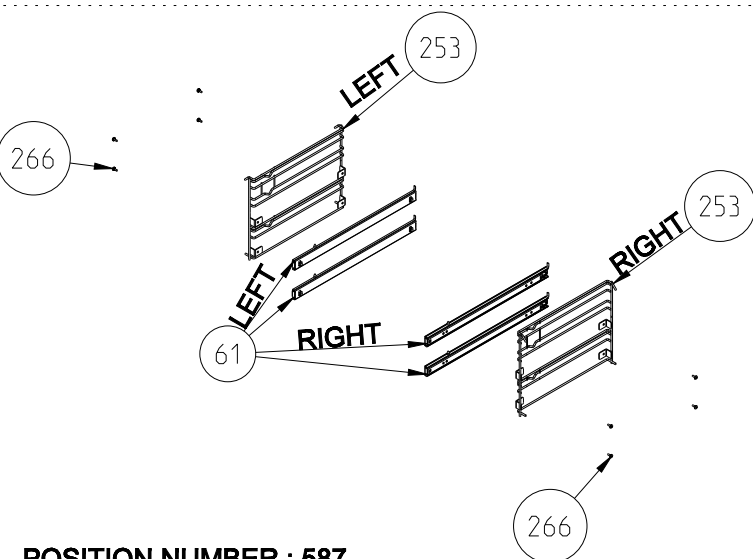

USED IN ALL PRODUCT WITH DOOR SWITCH

WIRE SHELF CAVITY ASSEMBLY
WITH / WITHOUT CATALYTIC PANEL (OPTIONAL)

**WIRE SHELF CAVITY ASSEMBLY
WITH/ WITHOUT CATALYTIC PANEL
OPTIONAL:DOUBLE TELESCOPIC RAIL (R / L)**

**WIRE SHELF CAVITY ASSEMBLY
WITH/ WITHOUT CATALYTIC PANEL
OPTIONAL:TELESCOPIC RAIL (R / L)**

**POSITION NUMBER : 587
WIRE SHELF (SINGLE EXTENSION)
OPTIONAL:DOUBLE TELESCOPIC RAIL (R / L) GROUP**

**POSITION NUMBER :588
WIRE SHELF (SINGLE EXTENSION)
OPTIONAL: SINGLE TELESCOPIC RAIL (R / L) GROUP**

**POSITION NUMBER : 585
WIRE SHELF (FULL EXTENSION)
OPTIONAL:DOUBLE TELESCOPIC RAIL (R / L) GROUP**

**POSITION NUMBER: 586
WIRE SHELF (FULL EXTENSION)
OPTIONAL: SINGLE TELESCOPIC RAIL (R / L) GROUP**

**GRILL PAN AND HANDLE SET
(TRAY SET FOR GRILL)
POSITION NUMBER : 265 (OPTIONAL)**