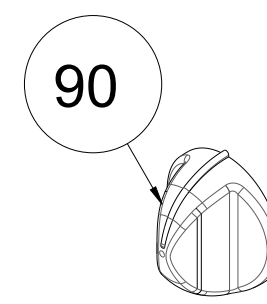

KNOBS (ONLY FOR BUILT-IN - OPTIONAL)

ZETA

CANDY

ECLIPSE

VARIO