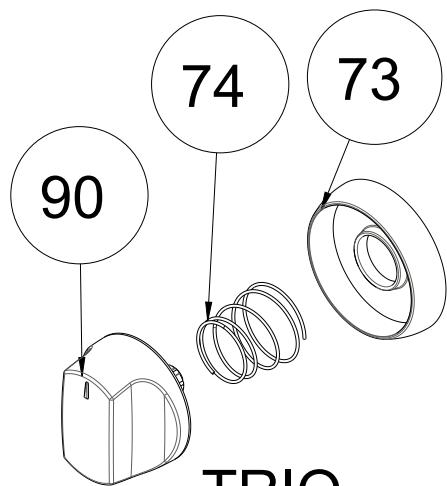

TRIO

CANDY

ECLIPSE