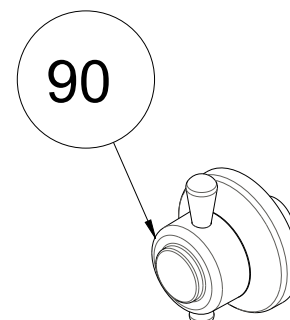

KNOBS (ONLY FOR BUILT-IN - OPTIONAL)

CANDY

ECLIPSE

VARIO