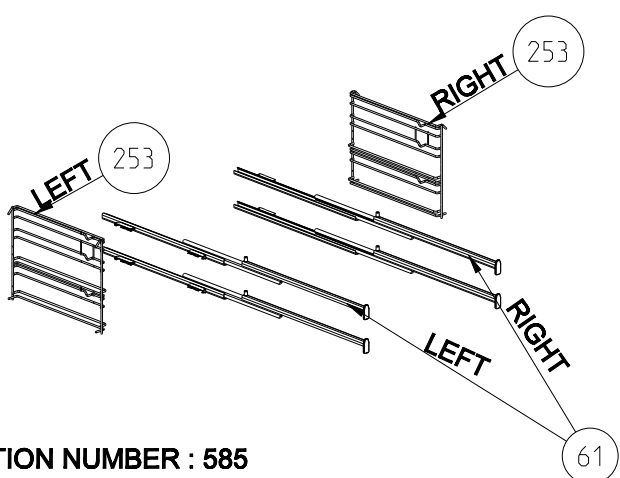

USED IN ALL PRODUCT WITH DOOR SWITCH

WIRE SHELF CAVITY ASSEMBLY
WITH / WITHOUT CATALYTIC PANEL (OPTIONAL)

**WIRE SHELF CAVITY ASSEMBLY
WITH/ WITHOUT CATALYTIC PANEL
OPTIONAL:DOUBLE TELESCOPIC RAIL (R / L)**

**WIRE SHELF CAVITY ASSEMBLY
WITH/ WITHOUT CATALYTIC PANEL
OPTIONAL:TELESCOPIC RAIL (R / L)**

**POSITION NUMBER : 587
WIRE SHELF (SINGLE EXTENSION)
OPTIONAL:DOUBLE TELESCOPIC RAIL (R / L) GROUP**

**POSITION NUMBER :588
WIRE SHELF (SINGLE EXTENSION)
OPTIONAL: SINGLE TELESCOPIC RAIL (R / L) GROUP**

**POSITION NUMBER : 585
WIRE SHELF (FULL EXTENSION)
OPTIONAL:DOUBLE TELESCOPIC RAIL (R / L) GROUP**

**POSITION NUMBER: 586
WIRE SHELF (FULL EXTENSION)
OPTIONAL: SINGLE TELESCOPIC RAIL (R / L) GROUP**

**GRILL PAN AND HANDLE SET
(TRAY SET FOR GRILL)
POSITION NUMBER : 265 (OPTIONAL)**