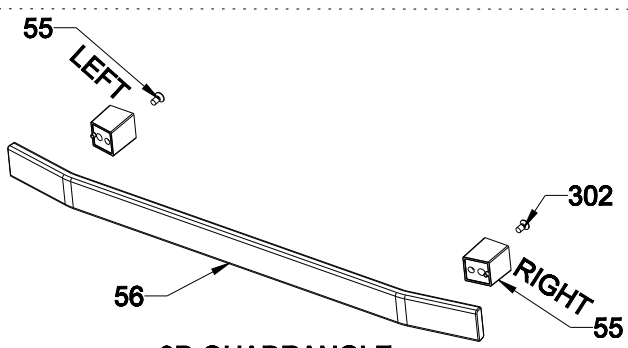

VISO TOUCH TIMERED GLASS CONTROL PANEL ASSEMBLY (OPTIONAL)

NOTE: The screws shown by the number 326 is used in transparent pipo knobs.

VISO DISPLAY TIMERED GLASS CONTROL PANEL ASSEMBLY (OPTIONAL)

VESTEL FULL TOUCH GLASS CONTROL PANEL ASSEMBLY (OPTIONAL)

LCD SMART GLASS CONTROL PANEL ASSEMBLY (OPTIONAL)

OVEN DOOR HANDLES (OPTIONAL)

CURVED QUADRANGLE

ARC QUADRANGLE

3D QUADRANGLE

FLAT SLICE

FLAT QUADRANGLE

ELLIPSE ARC