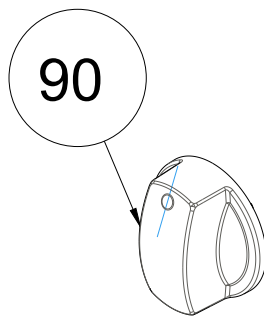

ALFA

ECLIPSE