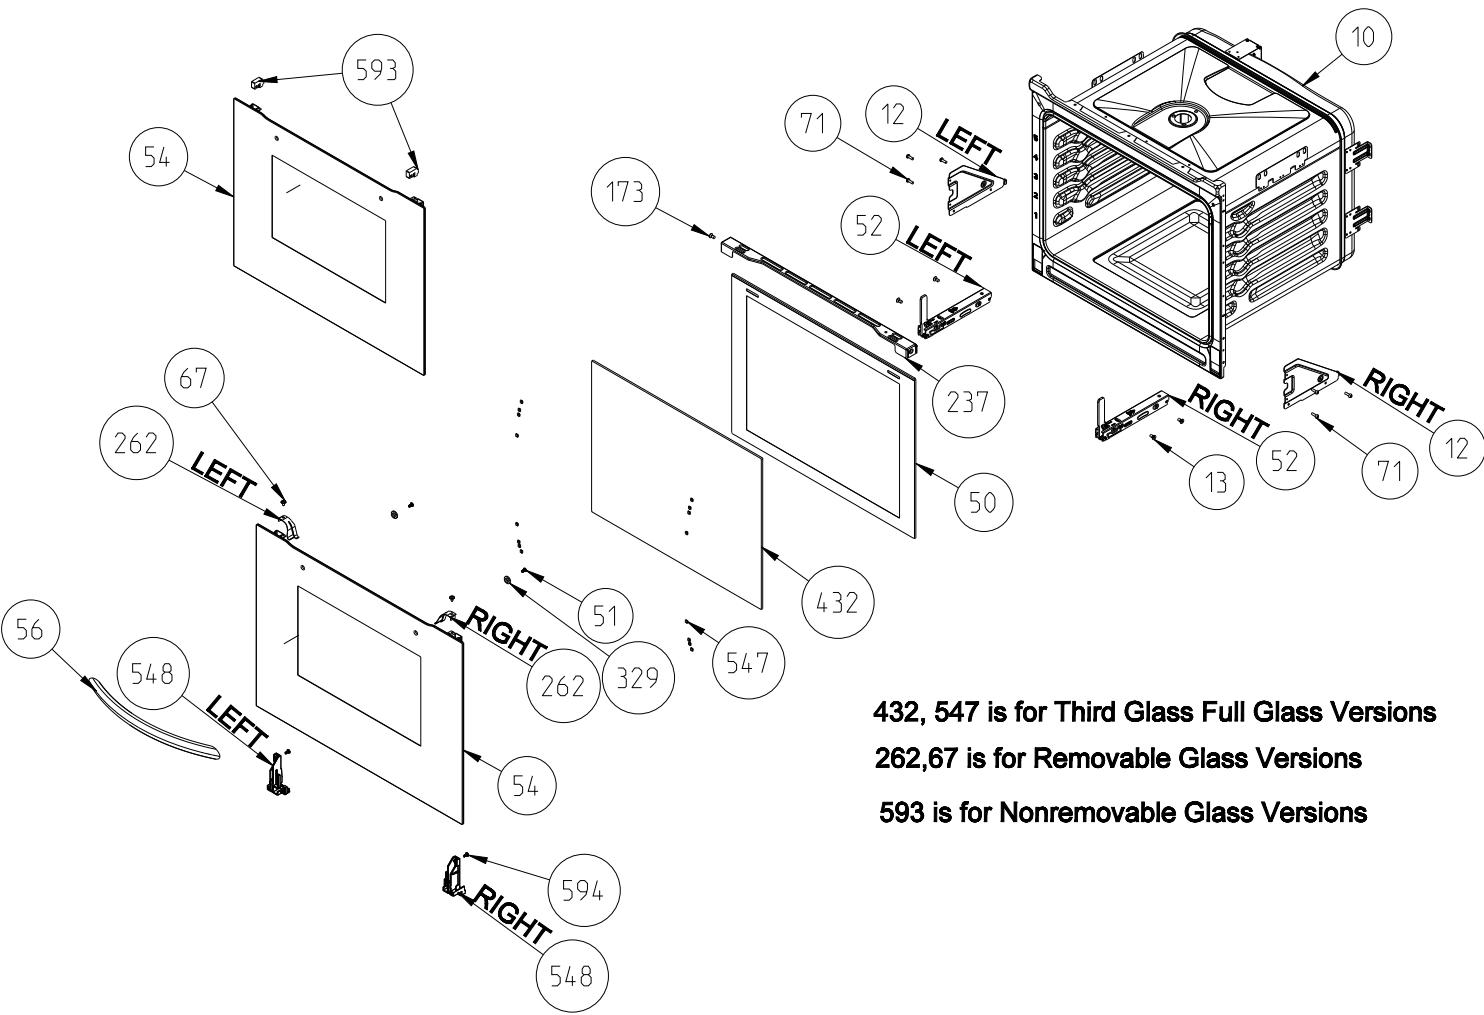

**FLAT OVEN DOOR WITH FULL GLASS STRUCTURE (POSITION NO 377)
(OPTIONAL)**

**INTERVAL GLASS
(OPTIONAL)**

**OVEN DOOR TOP PANEL PARTS
(OPTIONAL)**

USED IN ALL PRODUCT WITH DOOR SWITCH

432, 547 is for Third Glass Full Glass Versions
262,67 is for Removable Glass Versions
593 is for Nonremovable Glass Versions