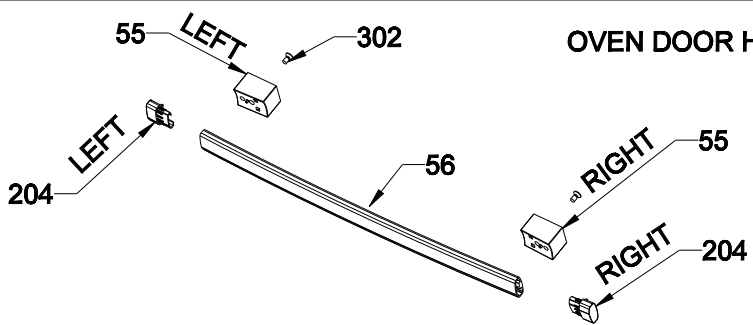

TOUCH CONTROLLED GLASS CONTROL PANEL ASSEMBLY (OPTIONAL)

ELECTRONIC TIMERED GLASS CONTROL PANEL ASSEMBLY (OPTIONAL)

ANALOG TIMER (OPTIONAL)

OVEN ELECTRONIC CONTROL GROUP (POSITION NO 381)

NOTE: The screws shown by the number 326 is used in transparent pipo knobs.

VISO TOUCH TIMERED GLASS CONTROL PANEL ASSEMBLY (OPTIONAL)

NOTE: The screws shown by the number 326 is used in transparent pipo knobs.

VISO DISPLAY TIMERED GLASS CONTROL PANEL ASSEMBLY (OPTIONAL)

VESTEL FULL TOUCH GLASS CONTROL PANEL ASSEMBLY (OPTIONAL)

LCD SMART GLASS CONTROL PANEL ASSEMBLY (OPTIONAL)

OVEN DOOR HANDLES (OPTIONAL)

CURVED QUADRANGLE

ARC QUADRANGLE

3D QUADRANGLE

FLAT SLICE

FLAT QUADRANGLE

ELLIPSE ARC