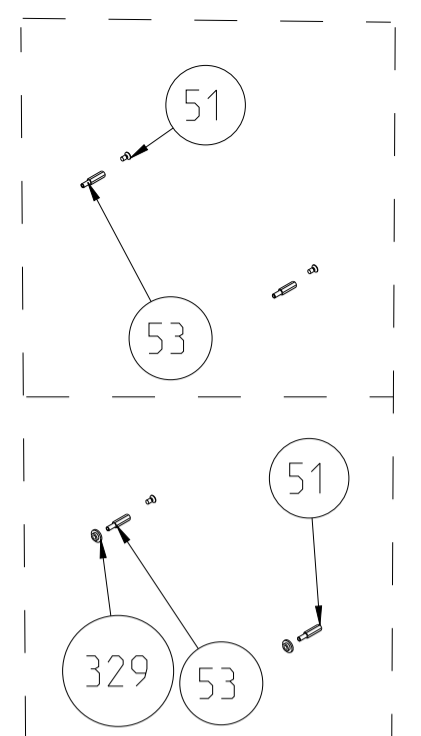

SHISH KEBAB ACCESSORY (OPTIONAL)

THERMOSTAT BULB HOLDER BRACKET

**OVEN DOOR ASSEMBLY (OUTER & INNER)
(POSITION NO 378)**

**OVEN DOOR OUTER
GLASS ASSEMBLY WITH
INOX ADD-ON TYPES
(OPTIONAL)**

**HANDLE ASSEMBLY
GROUP
(POSITION NO 49)
(OPTIONAL)**