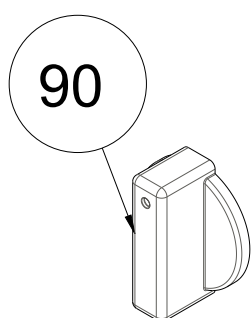

KNOBS (ONLY FOR BUILT-IN - OPTIONAL)

CANDY

ECLIPSE

VARIO