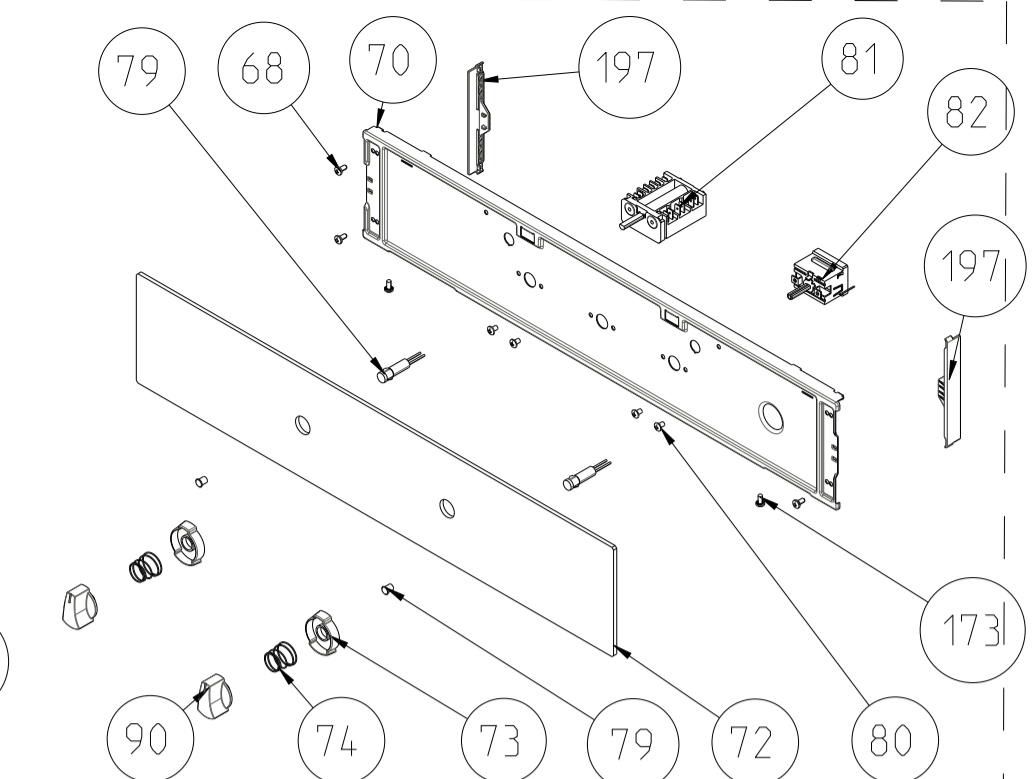

GLASS CONTROL PANEL ASSEMBLY (OPTIONAL)