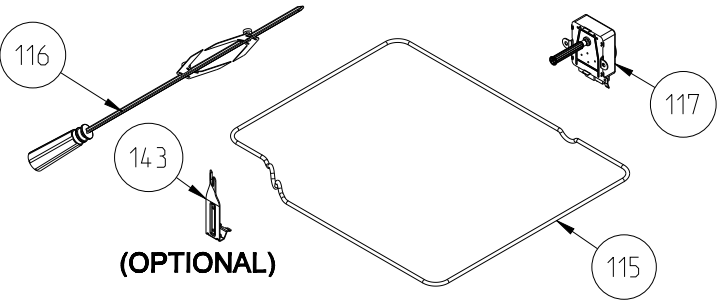

**GRID
(OPTIONAL)**