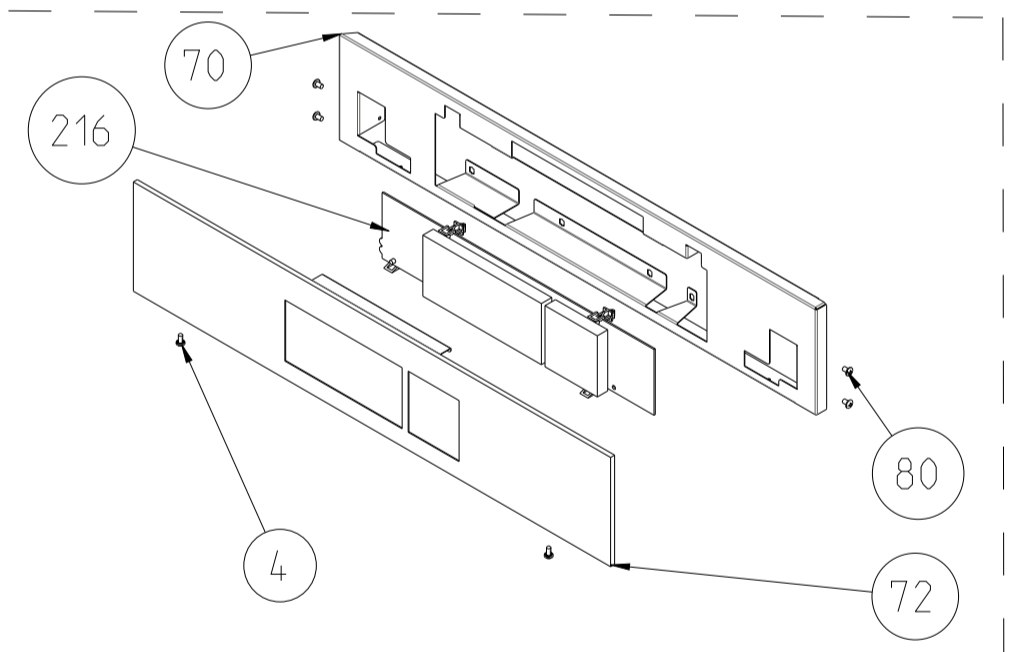

TOUCH CONTROLLED GLASS CONTROL PANEL ASSEMBLY (OPTIONAL)

ELECTRONIC TIMERED GLASS CONTROL PANEL ASSEMBLY (OPTIONAL)

ANALOG TIMER (OPTIONAL)

OVEN ELECTRONIC CONTROL GROUP (POSITION NO 381)

NOTE: The screws shown by the number 326 is used in transparent pipo knobs.