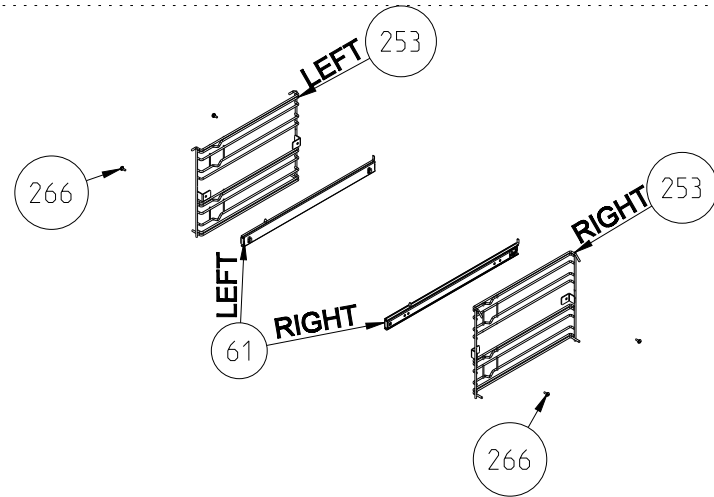

USED IN ALL PRODUCT WITH DOOR SWITCH

WIRE SHELF CAVITY ASSEMBLY
WITH / WITHOUT CATALYTIC PANEL (OPTIONAL)

**WIRE SHELF CAVITY ASSEMBLY
WITH/ WITHOUT CATALYTIC PANEL
OPTIONAL:DOUBLE TELESCOPIC RAIL (R / L)**

**WIRE SHELF CAVITY ASSEMBLY
WITH/ WITHOUT CATALYTIC PANEL
OPTIONAL:TELESCOPIC RAIL (R / L)**

**POSITION NUMBER : 587
WIRE SHELF (SINGLE EXTENSION)
OPTIONAL:DOUBLE TELESCOPIC RAIL (R / L) GROUP**

**POSITION NUMBER :588
WIRE SHELF (SINGLE EXTENSION)
OPTIONAL: SINGLE TELESCOPIC RAIL (R / L) GROUP**